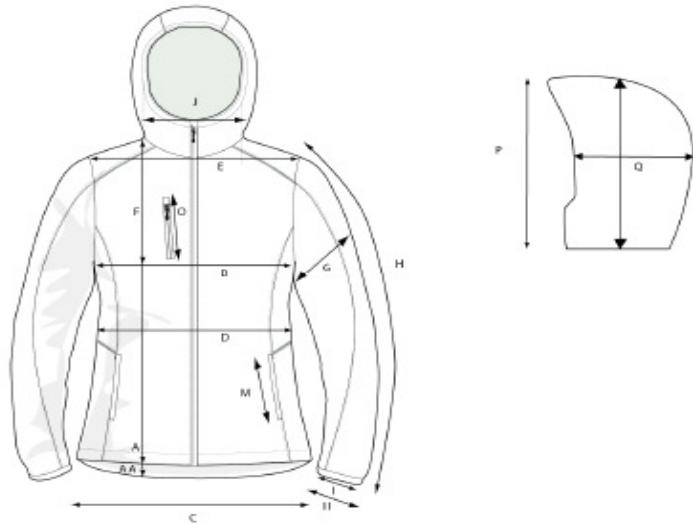

Measurement list

05/07/2012 13/09/20

Style Info			BW Picture	
Brand	Clique	Style	Monroe Ladies Jacket	
Style (art) no.	020935	Gender	Ladies	
Season	S/S 2013	Size	S-XL	
Theme	Sport	Designer	anna.nyborg@newwave.cn	
Status	5-Size set	Tech. Designer	anna.nyborg@newwave.c	

Production Size Specification

		S	M	L	XL	XXL			Toleranc
A	Bodylength front HPS	65,00	67,00	69,00	71,00	73,00			
AA	Bodylength back HPS	69,00	71,00	73,00	75,00	77,00			
B	1/2 Chest	48,00	51,00	54,00	58,00	62,00			